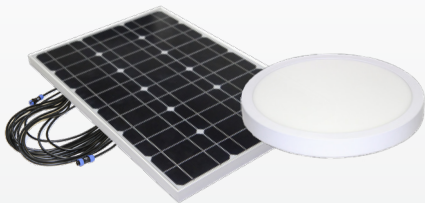

Pricelist:

Solarglow 400mm Kit

Accessory Kits:

Corrugated Iron / Metal Deck

Metal Tile

Concrete Tile