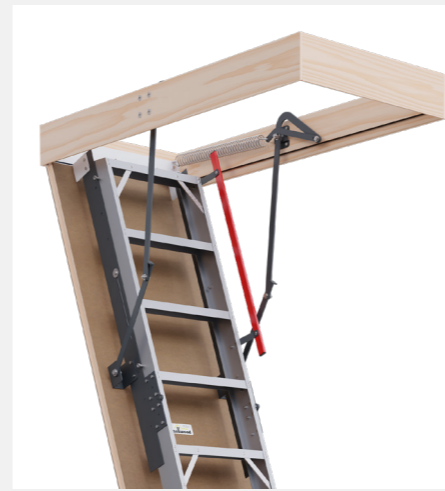

## Retractable Ladder

- > 200kg load rating
- > Heavy duty aluminium
- > High quality steelwork
- > Easy slide height adjustment
- > Easy to use

## Fixed Ladder

- > 200kg load rating
- > Heavy duty aluminium
- > Custom built to height
- > Safety handrails
- > Fixed in position

## Pivotal Ladder

- > 200kg load rating
- > Heavy duty aluminium
- > Custom built to height
- > Safety handrails
- > Stored at 90°