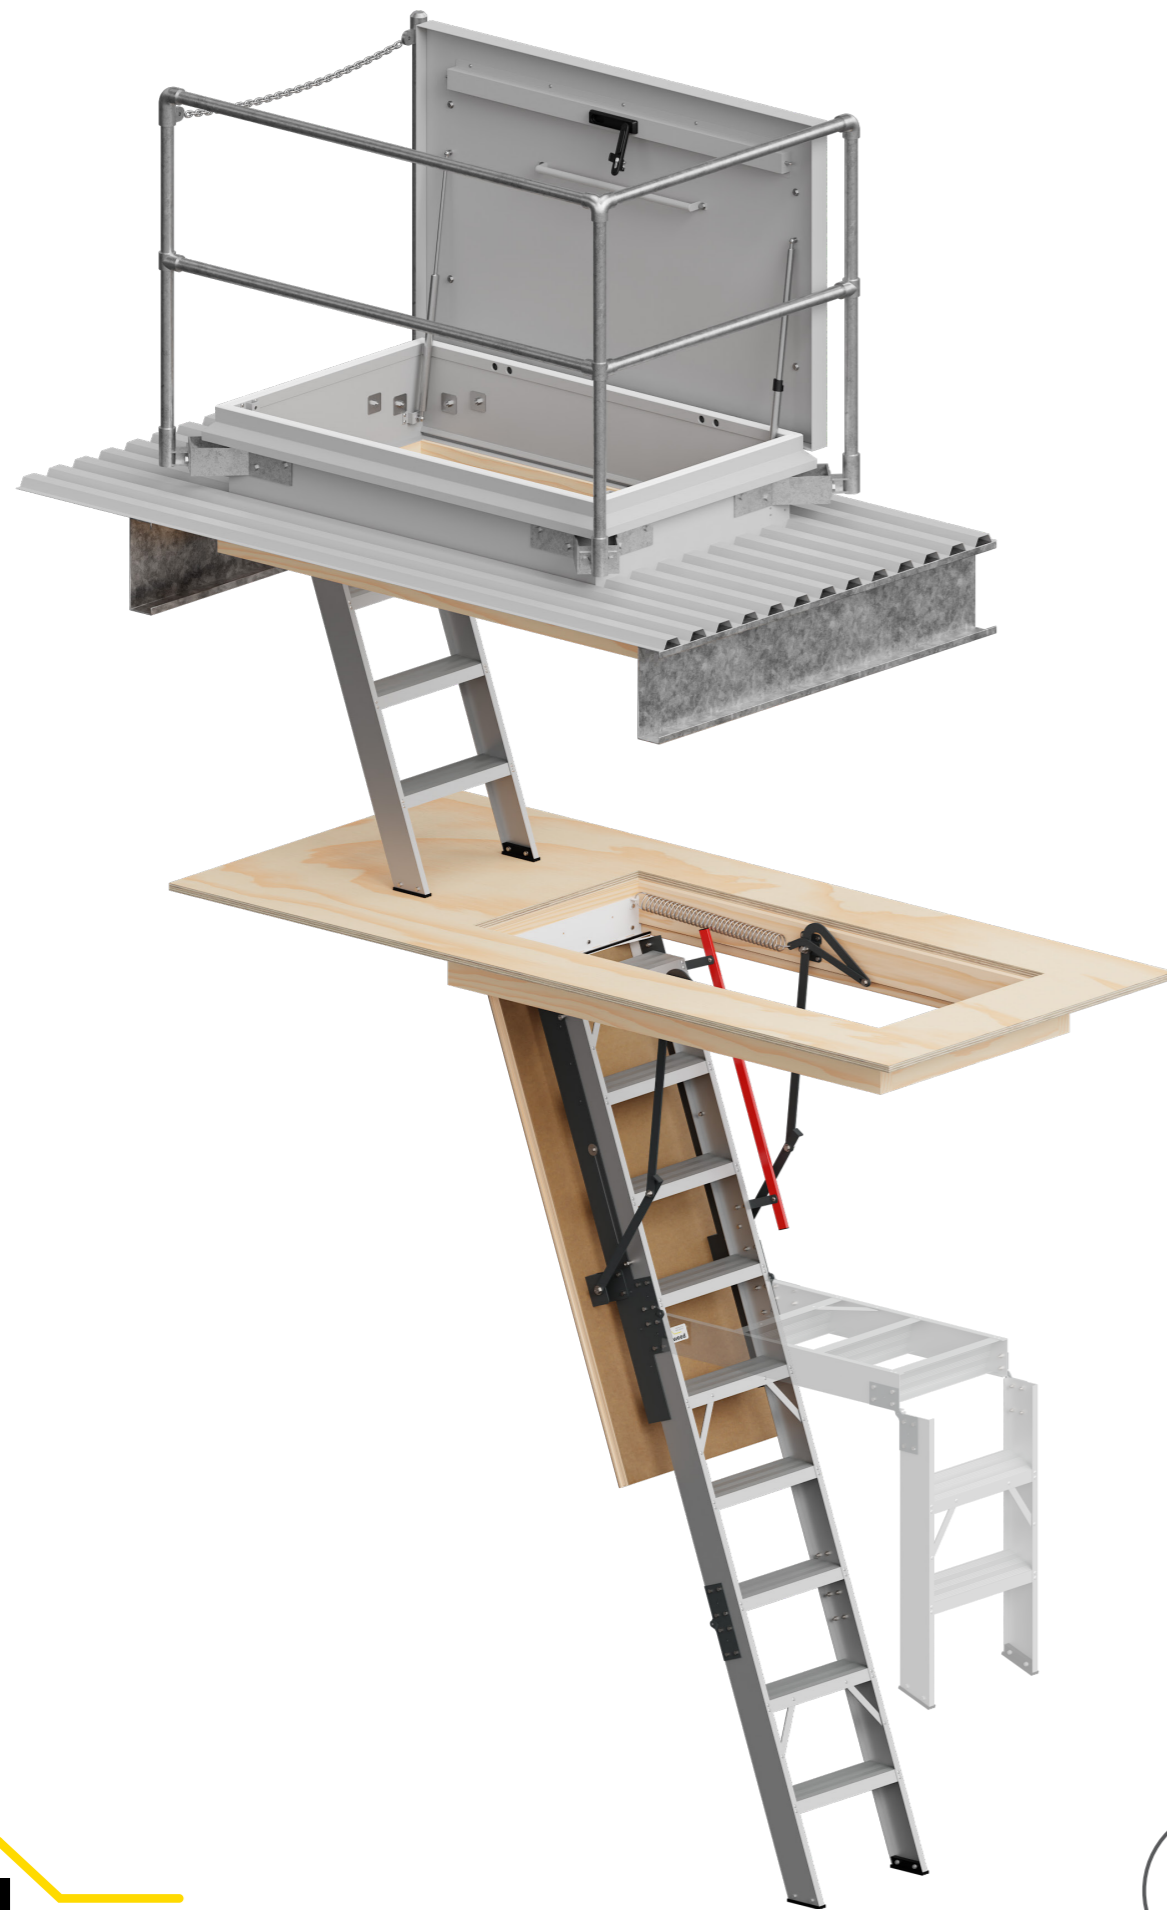

# Roof Access

## Retractable Ladder

- > 200kg load rating
- > Heavy duty aluminium
- > High quality steelwork
- > Easy slide height adjustment
- > Easy to use

## Fixed Ladder

- > 200kg load rating
- > Heavy duty aluminium
- > Custom built to height
- > Safety handrails
- > Fixed in position

## Pivotal Ladder

- > 200kg load rating
- > Heavy duty aluminium
- > Custom built to height
- > Safety handrails
- > Stored at 90°