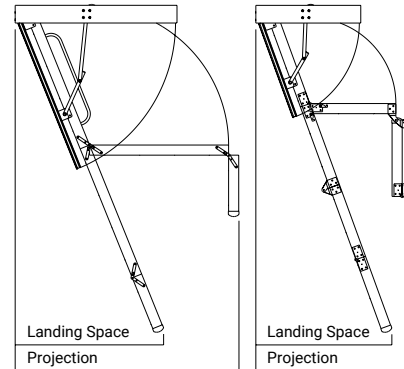

### Models

RHB900700 - 900mm x 700mm  
 RHB800800 - 800mm x 800mm  
 RHB1200700 - 1200mm x 700mm  
 RHB1200900 - 1200mm x 900mm  
 RHB1500700 - 1500mm x 700mm

## Roof Hatch Grabrail

- > Assists entry / exit
- > Used if barrier not required
- > Bolts to roof hatch upstand
- > Galvanised finish
- > Easy to install

### Models

RHG1000 - 1000mm height

# Specifications

| Range            | Retractable Ladder  |   |   |
|------------------|---|---|---|
| Model            | A25   | A28   | A36   |
| Ceiling Height   | 2300-2450   | 2550-2700   | 2700-3660   |
| Opening Required | 1400x650  | 1400x650  | 1400x650  |
| Max Load         | 200kg   | 200kg   | 200kg   |
| Angle            | 70°   | 70°   | 70°   |
| Material         | Aluminium   | Aluminium   | Aluminium   |
| Tread Profile    |  |  |  |
| Tread Depth      | 100   | 100   | 100   |
| Ladder Width     | 425   | 425   | 425   |
| Landing Space    | 1088-1141   | 1180-1232   | 1232-1581   |
| Projection       | 1517  | 1621  | 1777  |
| Stack Height     | 423   | 423   | 529   |
| Handrail         | ✓   | ✓   | ✓   |
| Rubber Feet      | ✓   | ✓   | ✓   |
| Insulated Lid    | ✓   | ✓   | ✓   |
| Uses             | Commercial  |   |   |