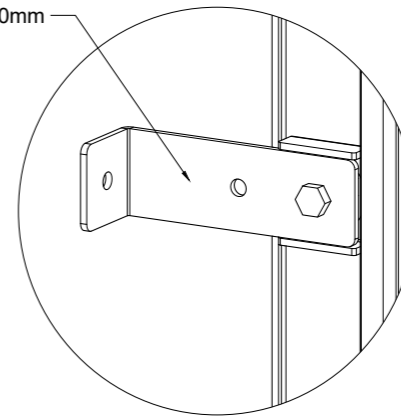

2 Brackets available
150mm & 250mm

1

VLA4000-5000 Vertical Ladder

sellwood.co.nz

sellwood